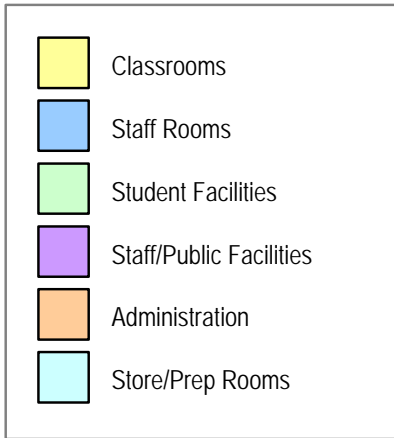

SYDNEY BOYS HIGH SCHOOL

Campus Map

BLOCK A - MAIN BUILDING

-  Reception Office
-  Staff Common Room
-  High Store
-  Great Hall

BLOCK B - KILLIP WING

-  Junior Library

BLOCK C - McDONALD WING

-  Canteen
-  Senior Library

BLOCK E - GYMNASIUM

-  Tennis Courts
-  Basketball Courts
-  Cricket Nets
-  Gate Number

Lower Floors

Middle Floors

Upper Floors