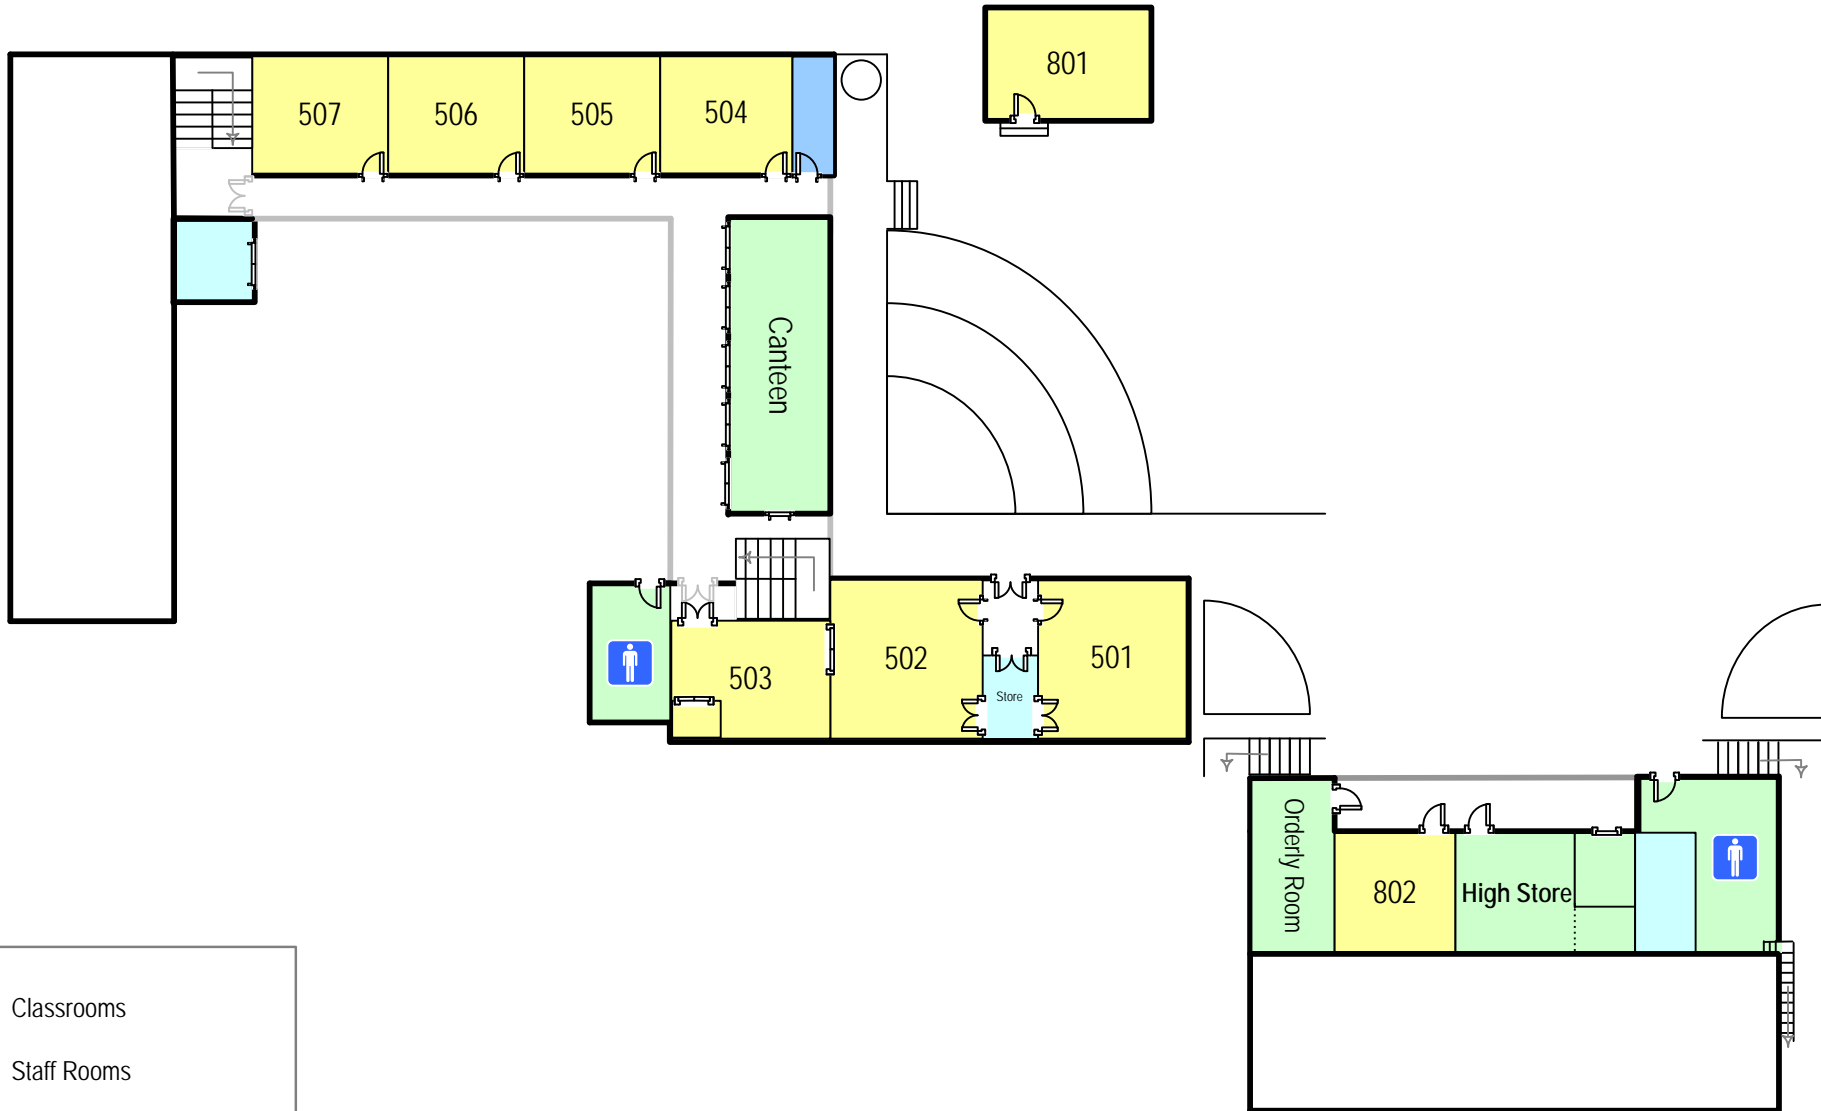

SYDNEY BOYS HIGH SCHOOL

Campus Map

BLOCK A - MAIN BUILDING

-  Reception Office
-  Staff Common Room
-  High Store
-  Great Hall

BLOCK B - KILLIP WING

-  Junior Library

BLOCK C - McDONALD WING

-  Canteen
-  Senior Library

BLOCK E - GYMNASIUM

-  Tennis Courts
-  Basketball Courts
-  Cricket Nets
-  Gate Number

Lower Floors

Middle Floors

Upper Floors