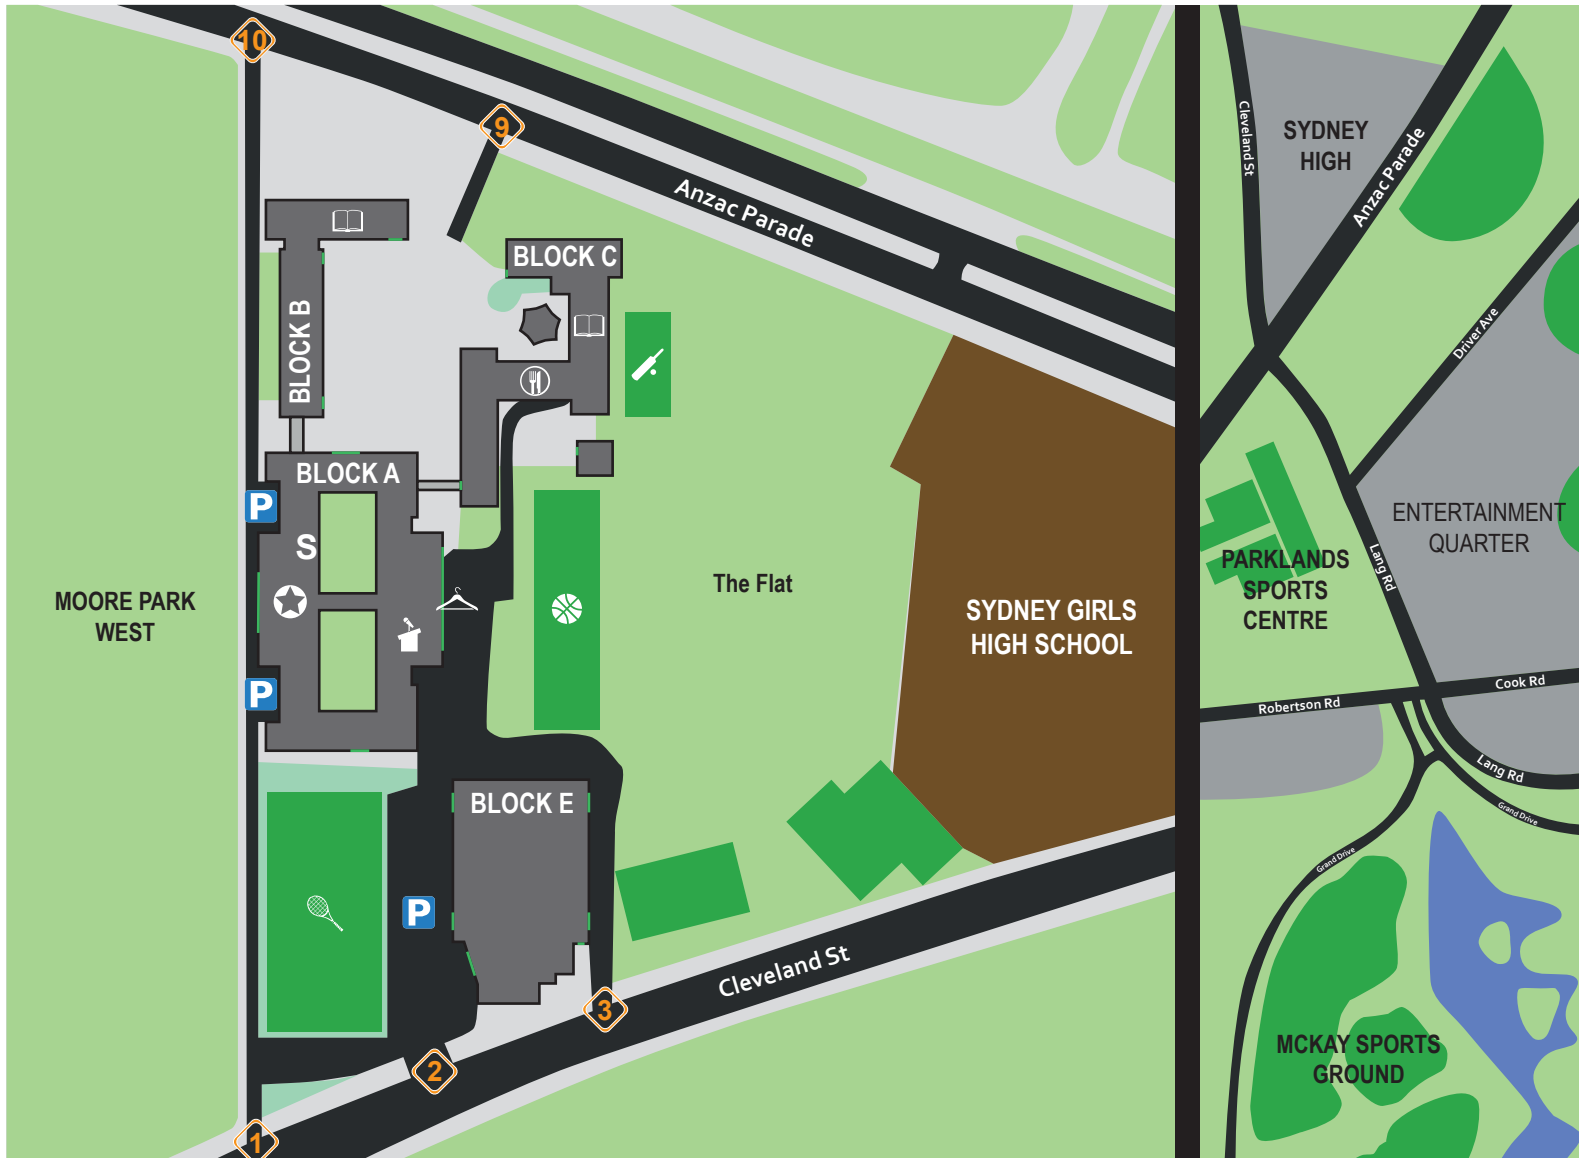

SYDNEY BOYS HIGH SCHOOL

Campus Map

BLOCK A - MAIN BUILDING

-  Reception Office
-  Staff Common Room
-  High Store
-  Great Hall

BLOCK B - KILLIP WING

-  Junior Library

BLOCK C - McDONALD WING

-  Canteen
-  Senior Library

BLOCK E - GYMNASIUM

-  Tennis Courts
-  Basketball Courts
-  Cricket Nets
-  Gate Number

Lower Floors

Middle Floors

Upper Floors