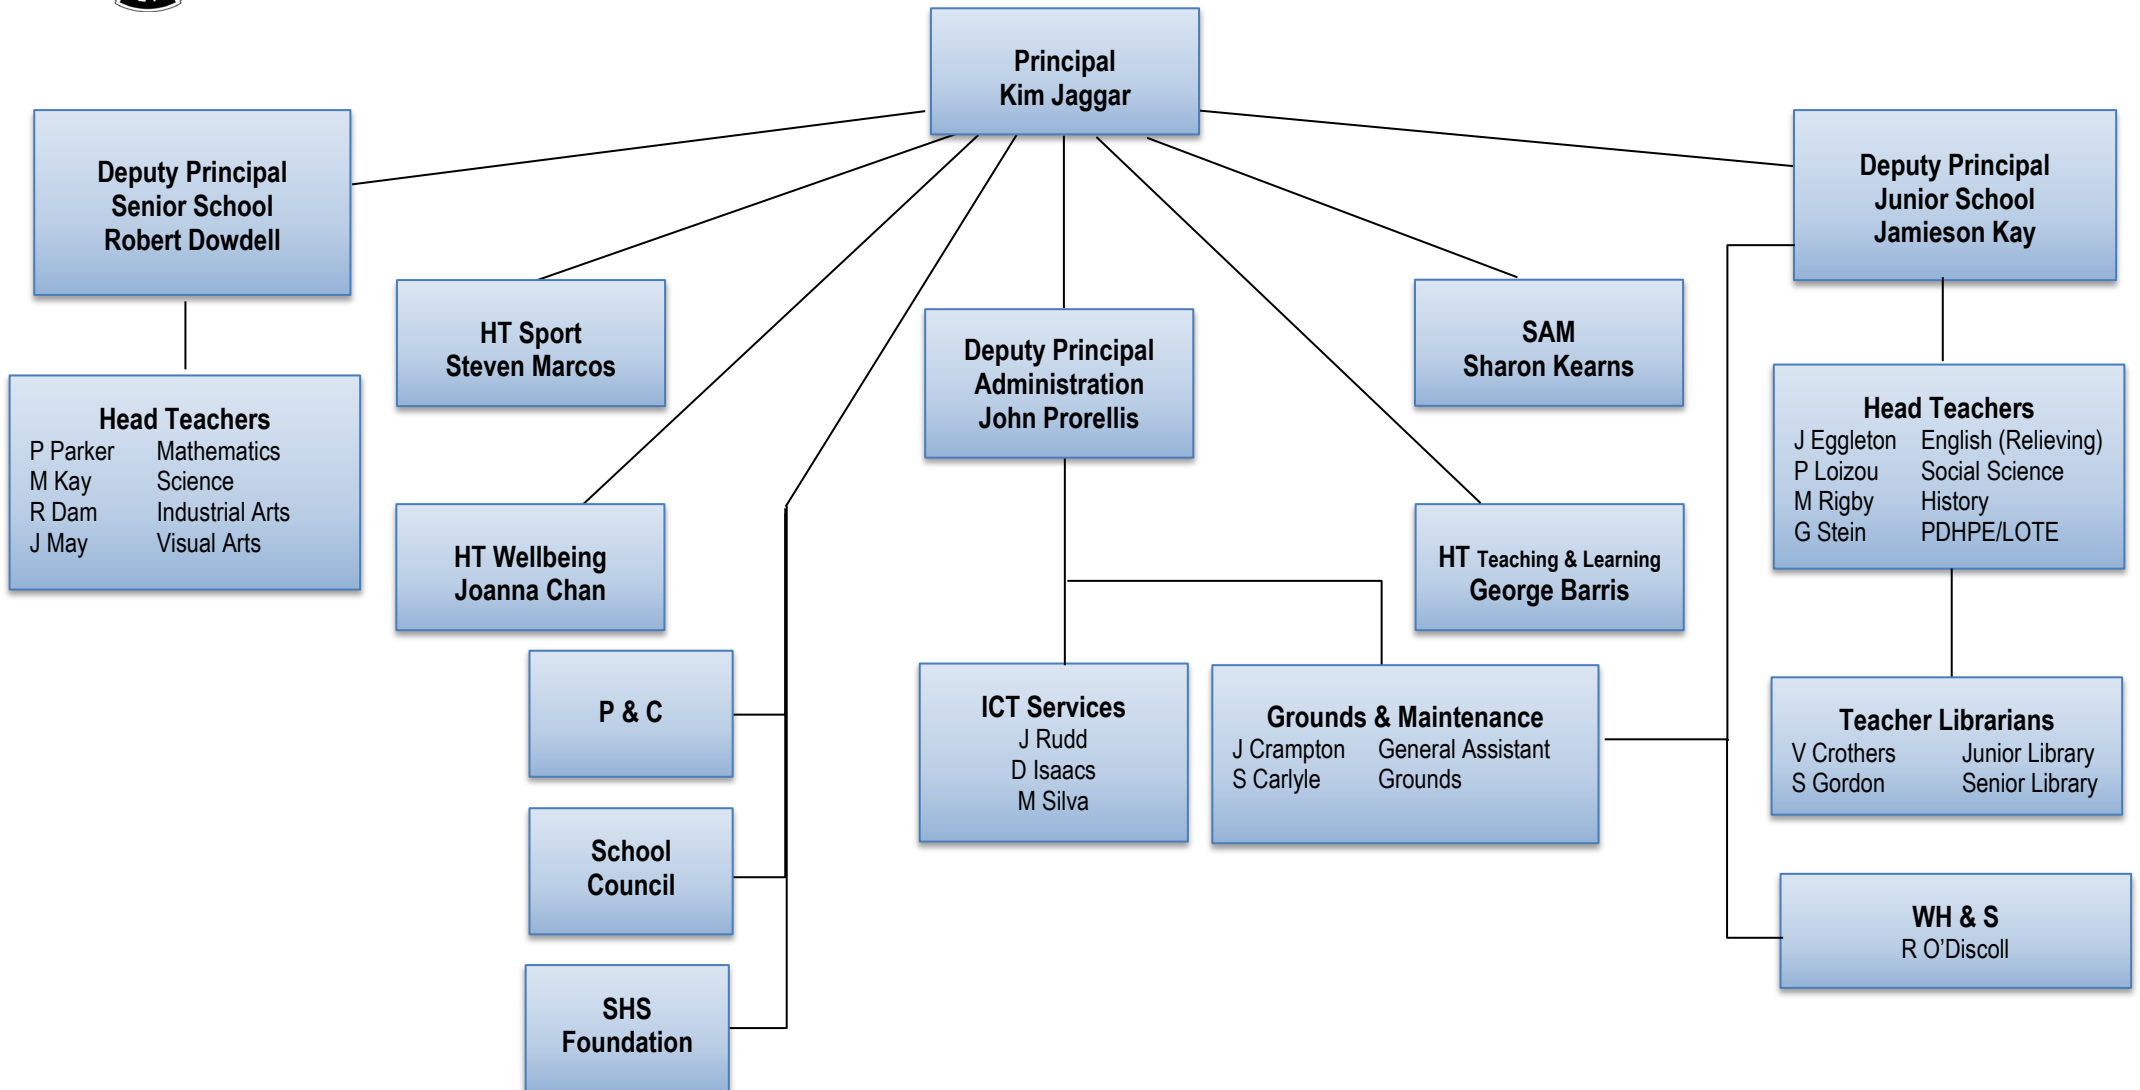

Sydney Boys High School Organisation Chart

**HT Wellbeing
Joanna Chan**

S Gurjar	Year 7 Adviser
K Ibbott	Year 7 Adviser
J Jackson	Year 8 Adviser
D Smith	Year 8 Adviser
J Cook	Year 9 Adviser
M Cotton	Year 9 Adviser
B Jackson	Year 10 Adviser
S Kim	Year 10 Adviser
J Eggleton	Year 11 Adviser
M Jollie	Year 11 Adviser
N Luu	Year 12 Adviser
R Gifford	Transition Coordinator
A Cipolla	Careers Adviser
E Harman	School Counsellor
O The	SRC
S Millett	Peer Support Coordinator
A Wang	Peer Mentor Coordinator
R Barr	Peer Mediation Coordinator
C Reemst	Aboriginal Contact Person
M Rigby	Prefect MIC
H Stephens	PAWS Society/Equality Committee Contact Officer/ /ARCO
K Ibbott	Outdoor Education
Student Body Committee	Community Services